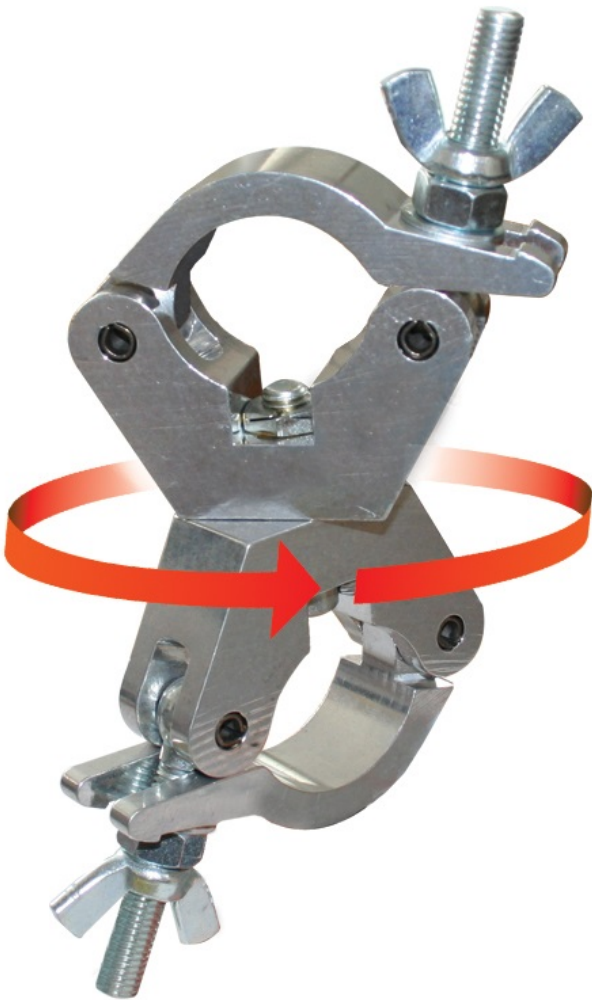

Doughty T58030 Slimline 50mm Swivel Coupler Zinc

Physical specification

General specification

The technical data contained herein is by way of example and should not be relied on for any specific application. ITR will be pleased to provide specific technical data and specifications with respect to any customer's particular applications.